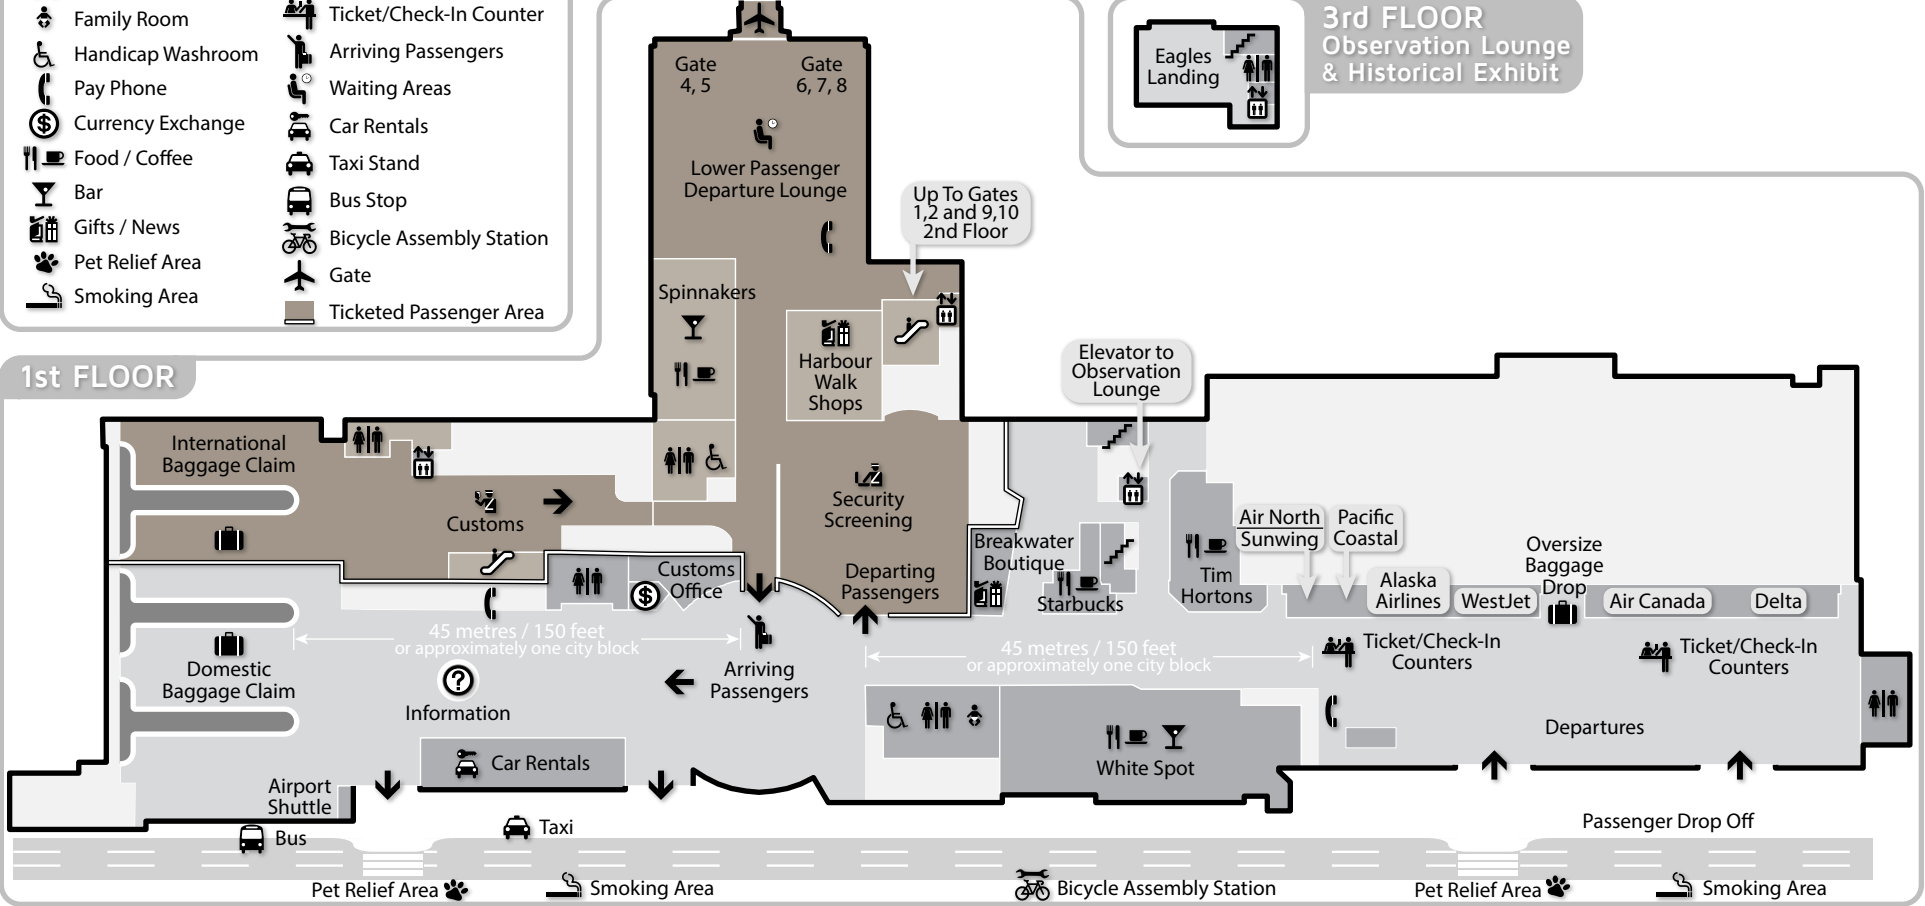

LEGEND

	Elevator		Children's Play Area
	Escalator		Information
	Stairs		Security Screening
	Washrooms		Customs
	Family Room		Baggage
	Handicap Washroom		Ticket/Check-In Counter
	Pay Phone		Arriving Passengers
	Currency Exchange		Waiting Areas
	Food / Coffee		Car Rentals
	Bar		Taxi Stand
	Gifts / News		Bus Stop
	Pet Relief Area		Bicycle Assembly Station
	Smoking Area		Gate
			Ticketed Passenger Area

3rd FLOOR
Observation Lounge & Historical Exhibit

Eagles Landing