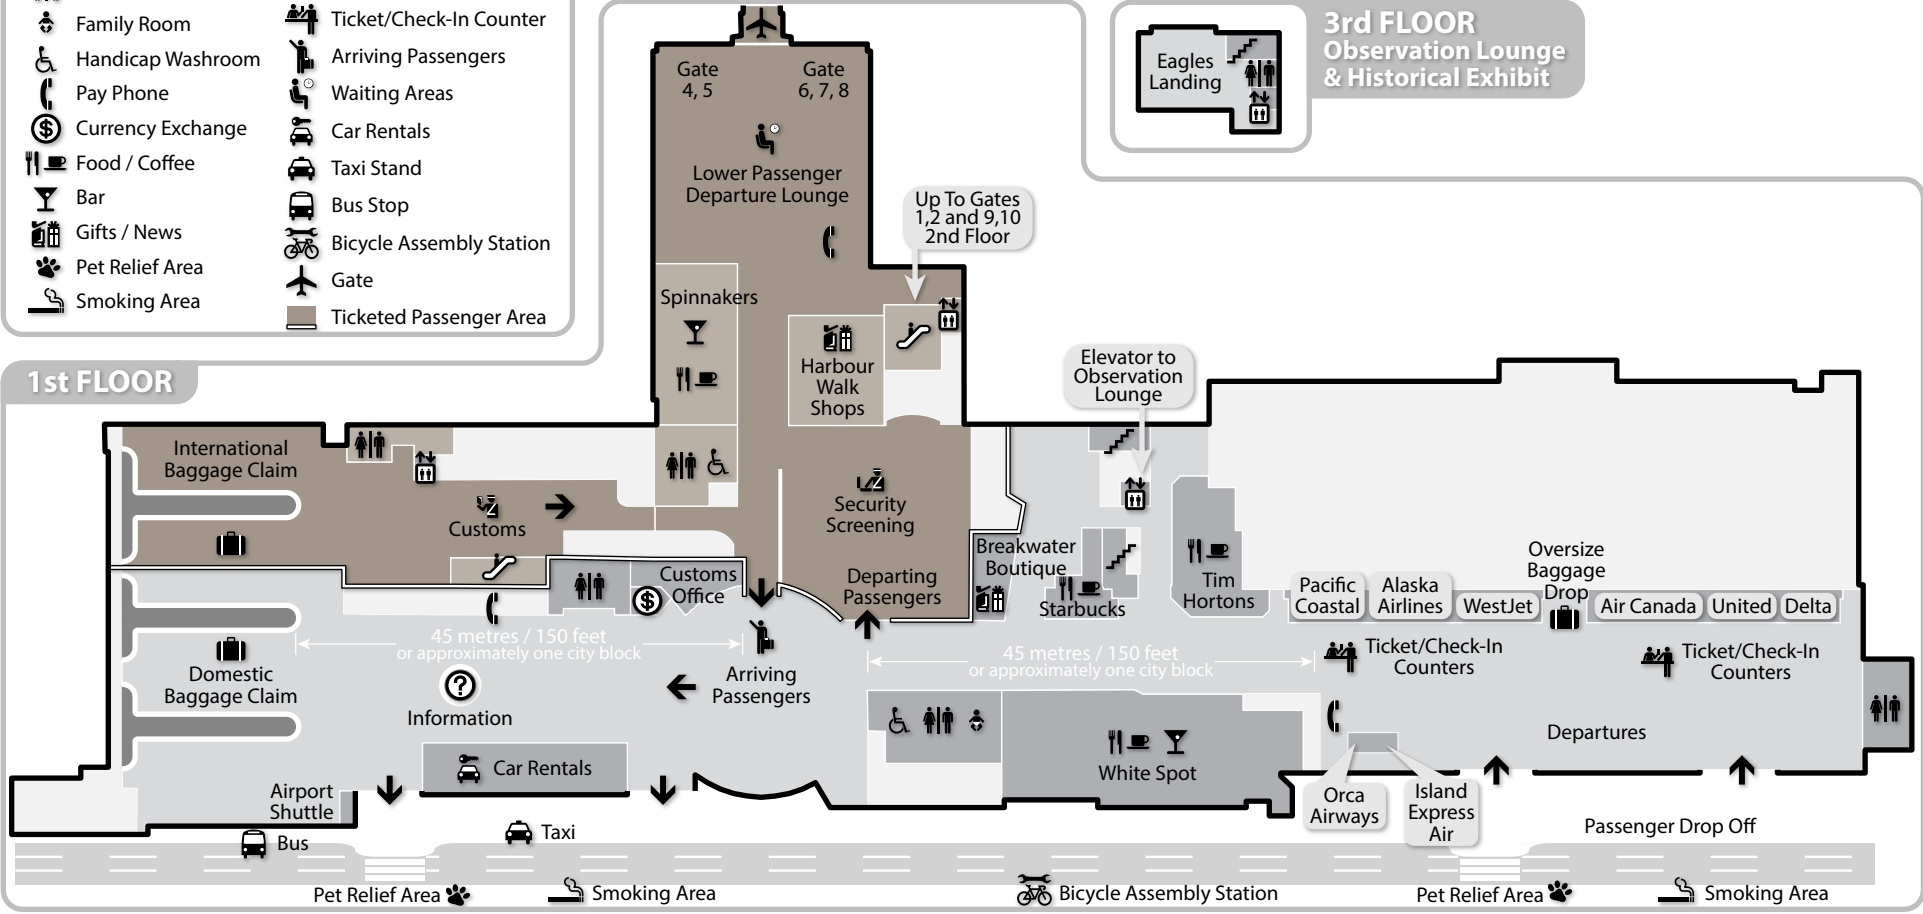

LEGEND

	Elevator		Children's Play Area
	Escalator		Information
	Stairs		Security Screening
	Washrooms		Customs
	Family Room		Baggage
	Handicap Washroom		Ticket/Check-In Counter
	Pay Phone		Arriving Passengers
	Currency Exchange		Waiting Areas
	Food / Coffee		Car Rentals
	Bar		Taxi Stand
	Gifts / News		Bus Stop
	Pet Relief Area		Bicycle Assembly Station
	Smoking Area		Gate
			Ticketed Passenger Area

3rd FLOOR

Observation Lounge & Historical Exhibit

Eagles Landing